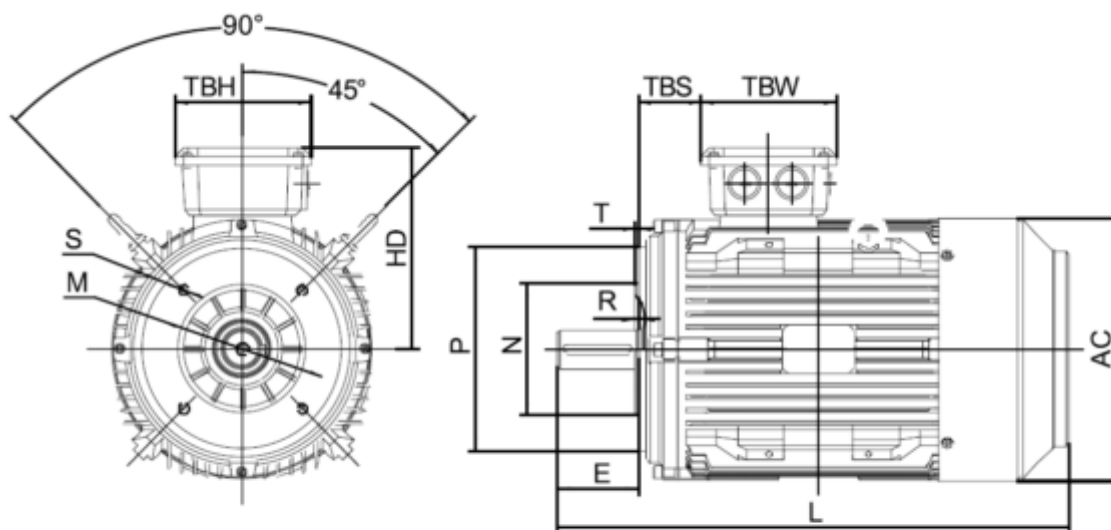

Data Sheet

Article number: 250301100425

Description: Kleedrive T3C 160M-4 11.0KW 1400 rpm
3x400/690V 50HZ IP55 B14 Eff=91,4%

Measures

AA = 316	K = Ø15	TBW = 162
AC = Ø313	L = 605	
AD = 404	M = 215	
D = Ø42	N = 180	
E = 110	P = 250	
F = 12	S = 5	
G = 37	TBH = 187	
HD = 244	TBS = 91	