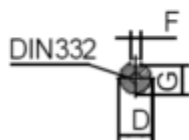

Data Sheet

Article number: 250301100425

Description: Kleedrive T3C 160M-4 11.0KW 1400 rpm
3x400/690V 50HZ IP55 B14 Eff=91,4%

Measures

AA = 316	K = Ø15	TBW = 162
AC = Ø313	L = 605	
AD = 404	M = 215	
D = Ø42	N = 180	
E = 110	P = 250	
F = 12	S = 5	
G = 37	TBH = 187	
HD = 244	TBS = 91	